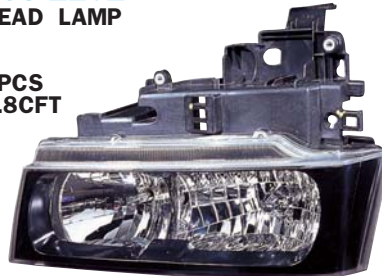

COLORADO '04 THAI TYPE

235-1101-RD

HEAD LAMP
R
L
2PCS
5.8CFT